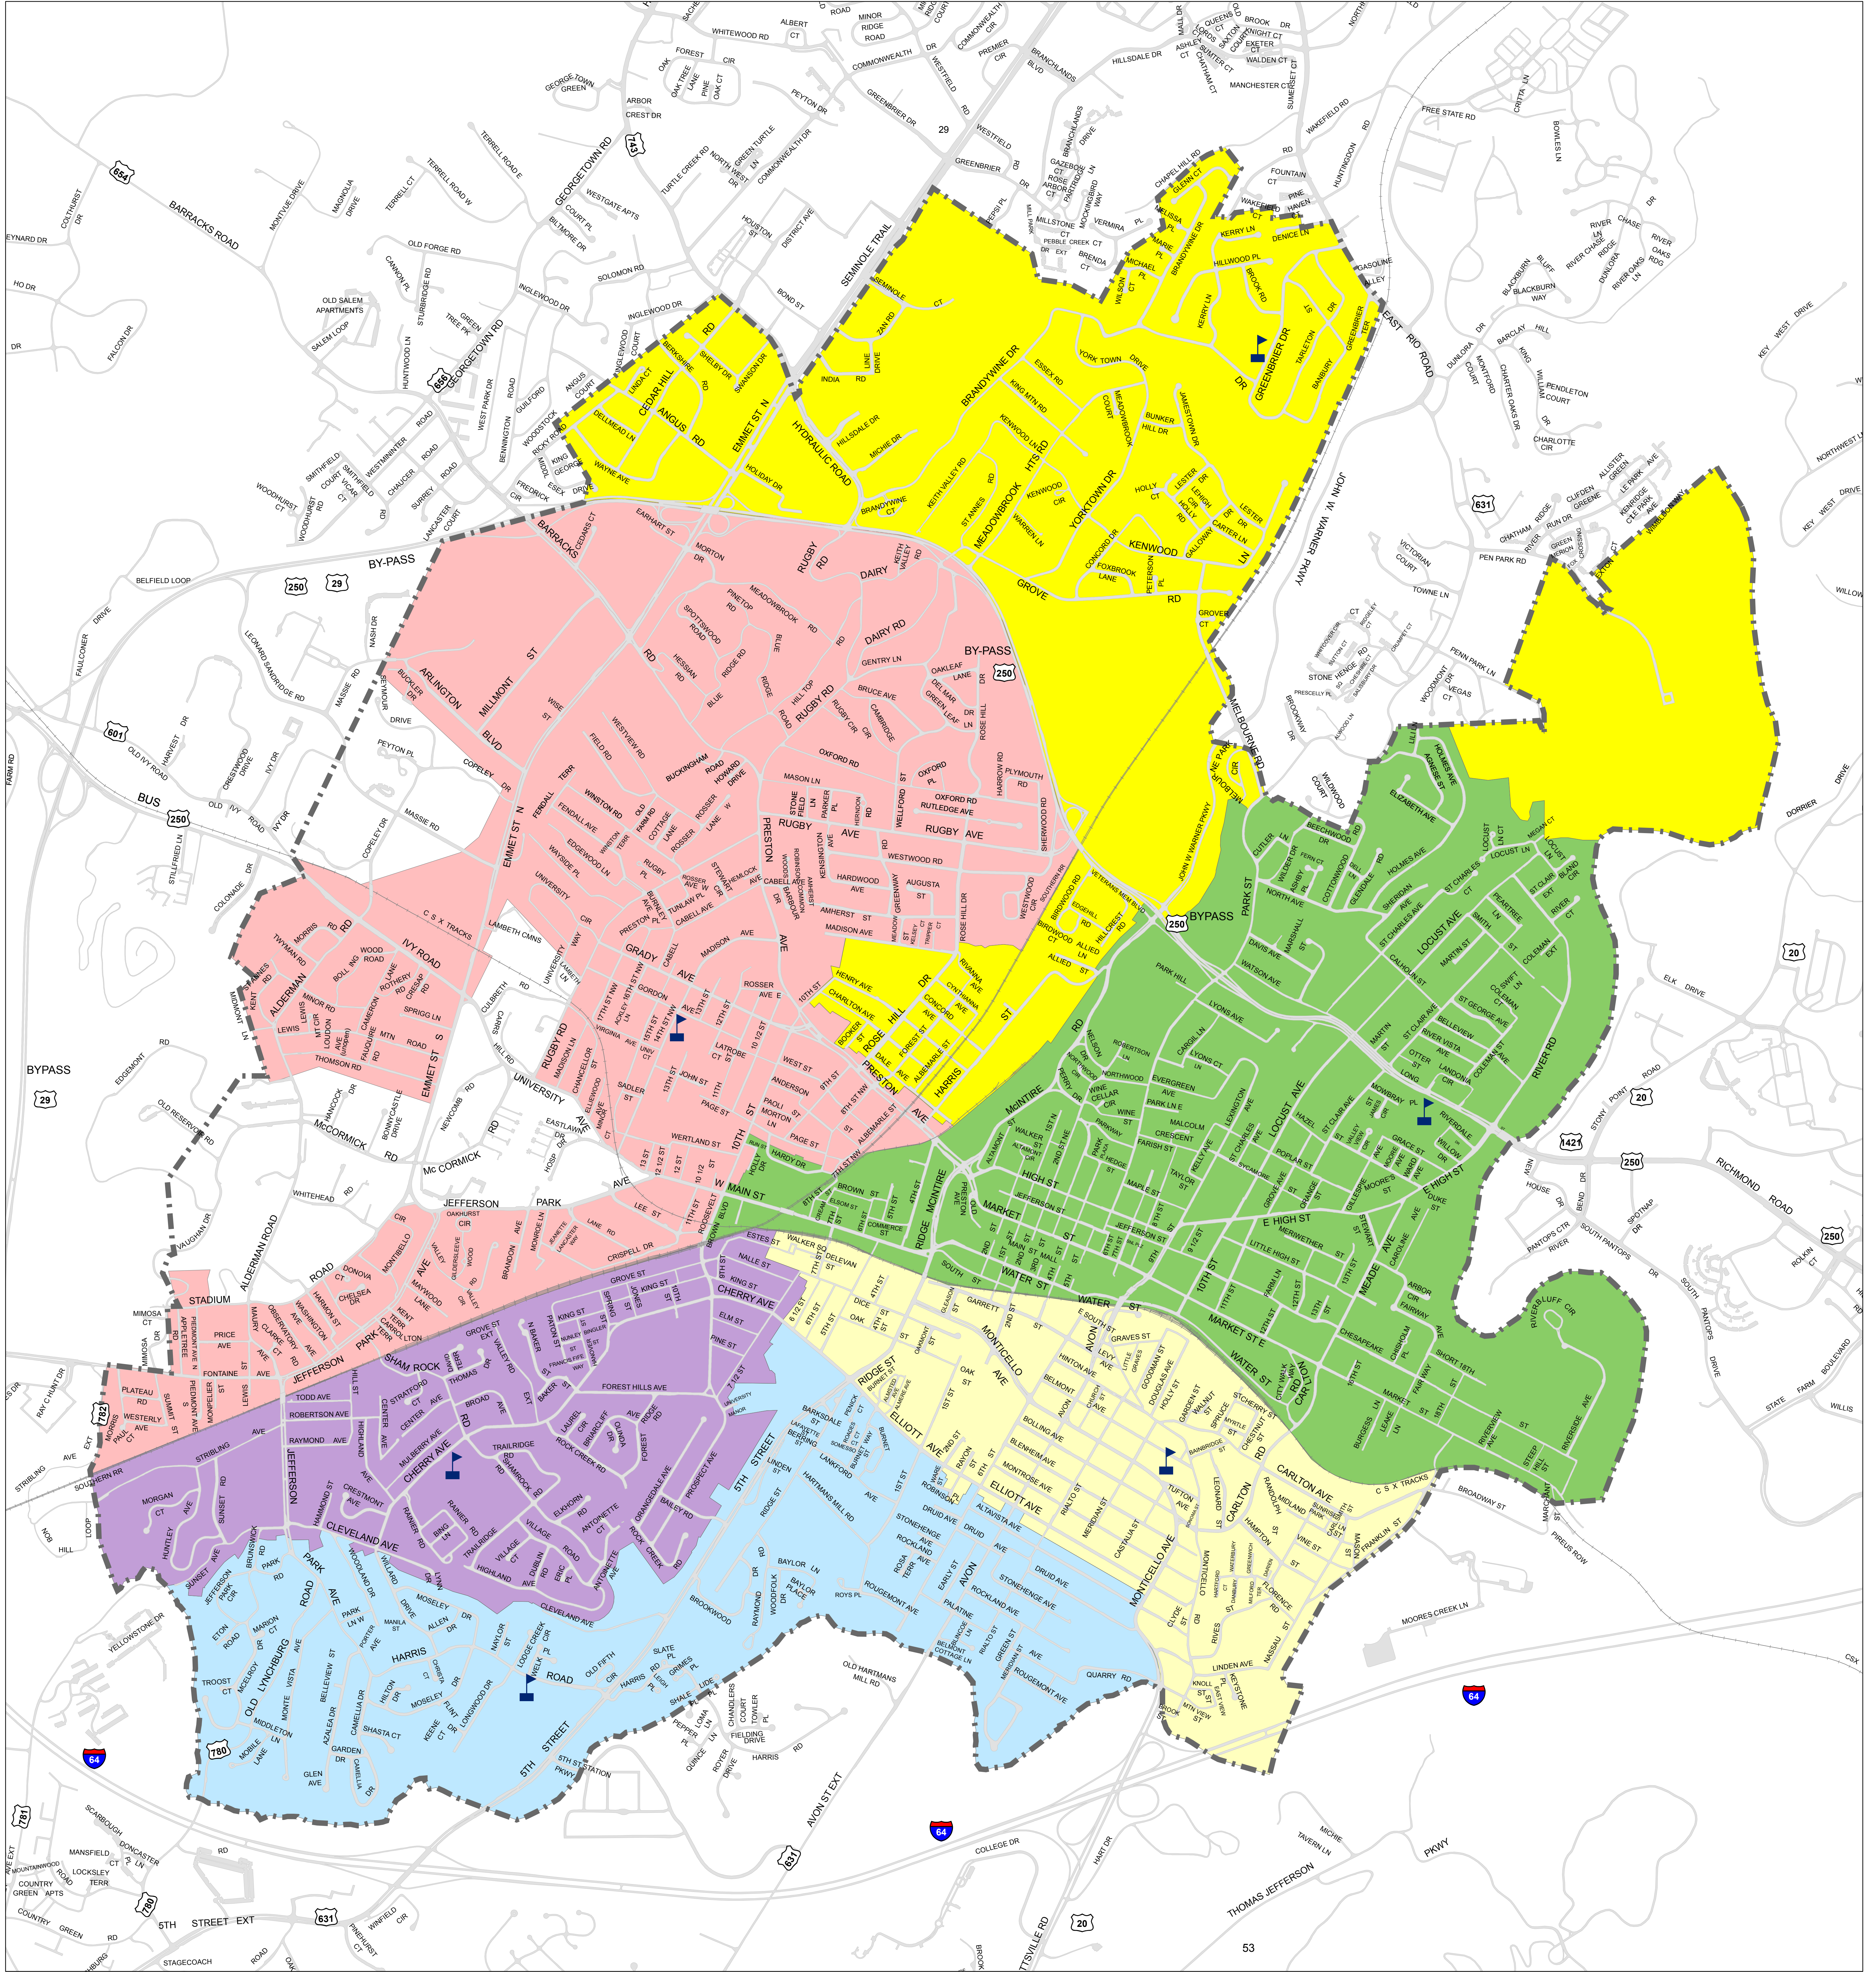

Charlotteville City Schools Elementary School Attendance Zones

- Elementary School Attendance Zones**
- Burnley-Moran
 - Clark
 - Greenbrier
 - Jackson-Via
 - Johnson
 - Venable
 - School Building

Map courtesy of City of Charlottesville
Neighborhood Development Services
April 2017